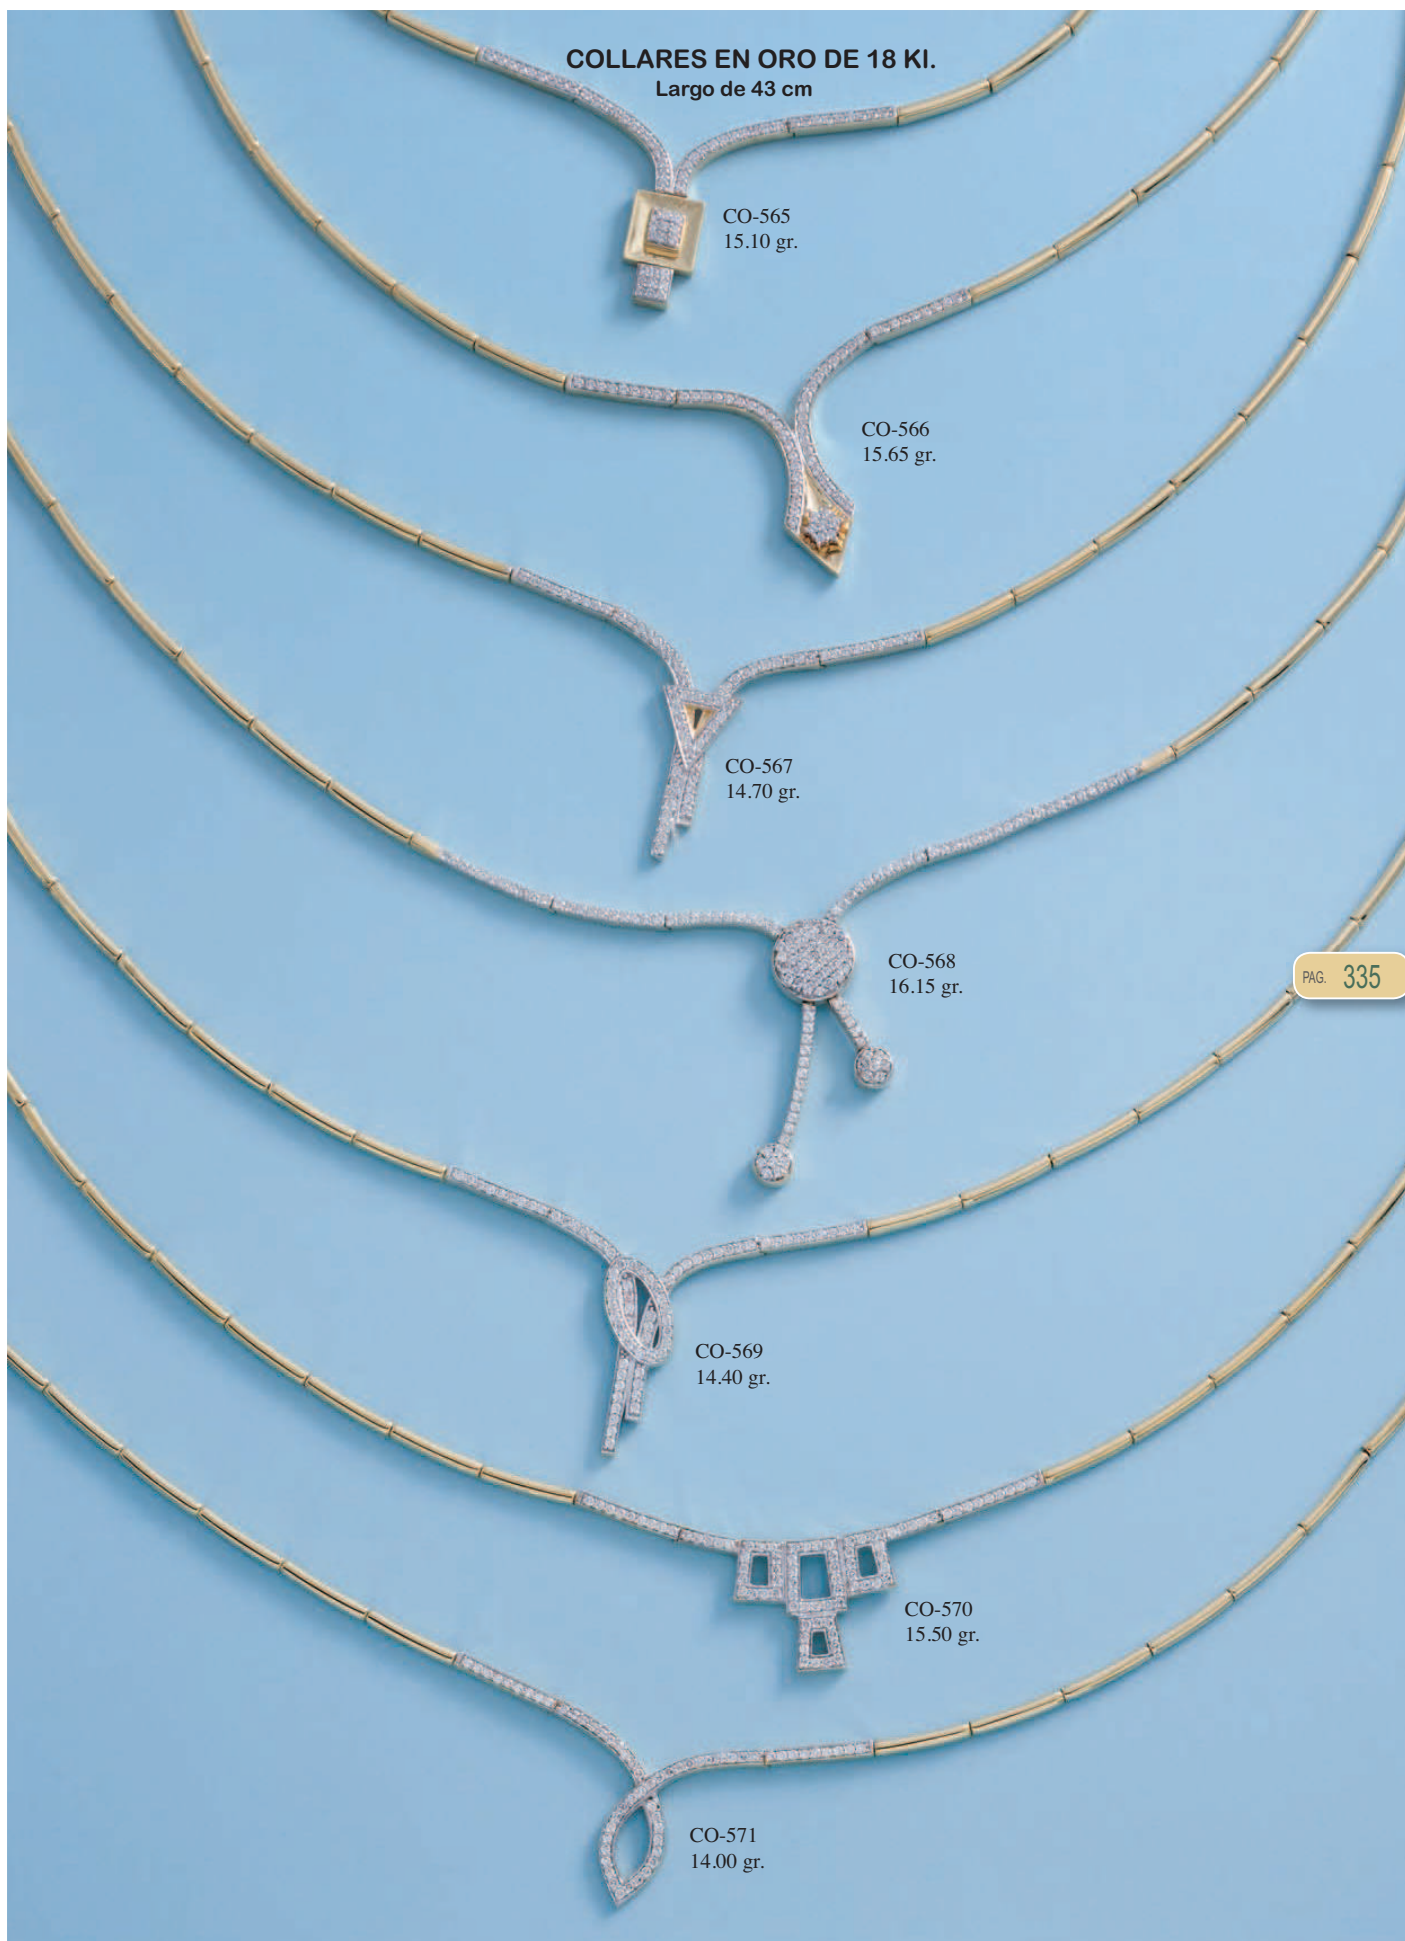

COLLARES EN ORO DE 18 KI.

Largo de 43 cm

CO-565
15.10 gr.

CO-566
15.65 gr.

CO-567
14.70 gr.

CO-568
16.15 gr.

PAG. 335

CO-569
14.40 gr.

CO-570
15.50 gr.

CO-571
14.00 gr.

COLLARES EN ORO DE 18 KI.

Largos: 50 - 60 cm

CO-579
19.70 gr.

CO-578
15.30 gr.

CO-580
26.20 gr.

CO-581
33.40 gr.