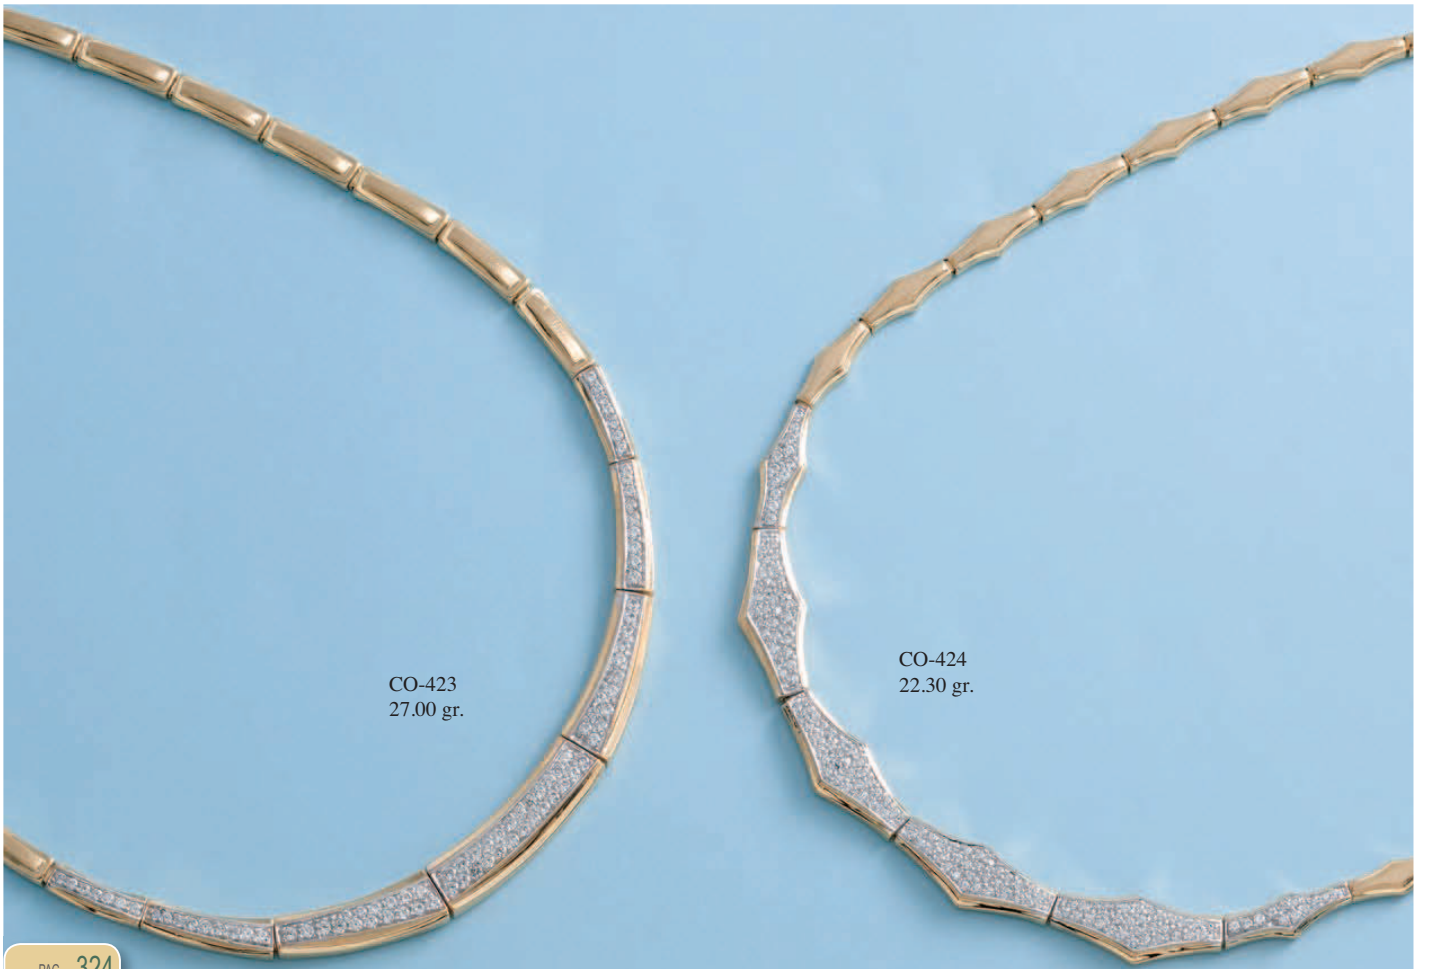

COLLARES EN ORO DE 18 KI.
Largo de 45 cm

CO-416
18.60 gr.

CO-417
14.80 gr.

CO-418
16.00 gr.

CO-419
22.00 gr.

CO-420
19.60 gr.

CO-421
22.00 gr.

CO-422
19.50 gr.